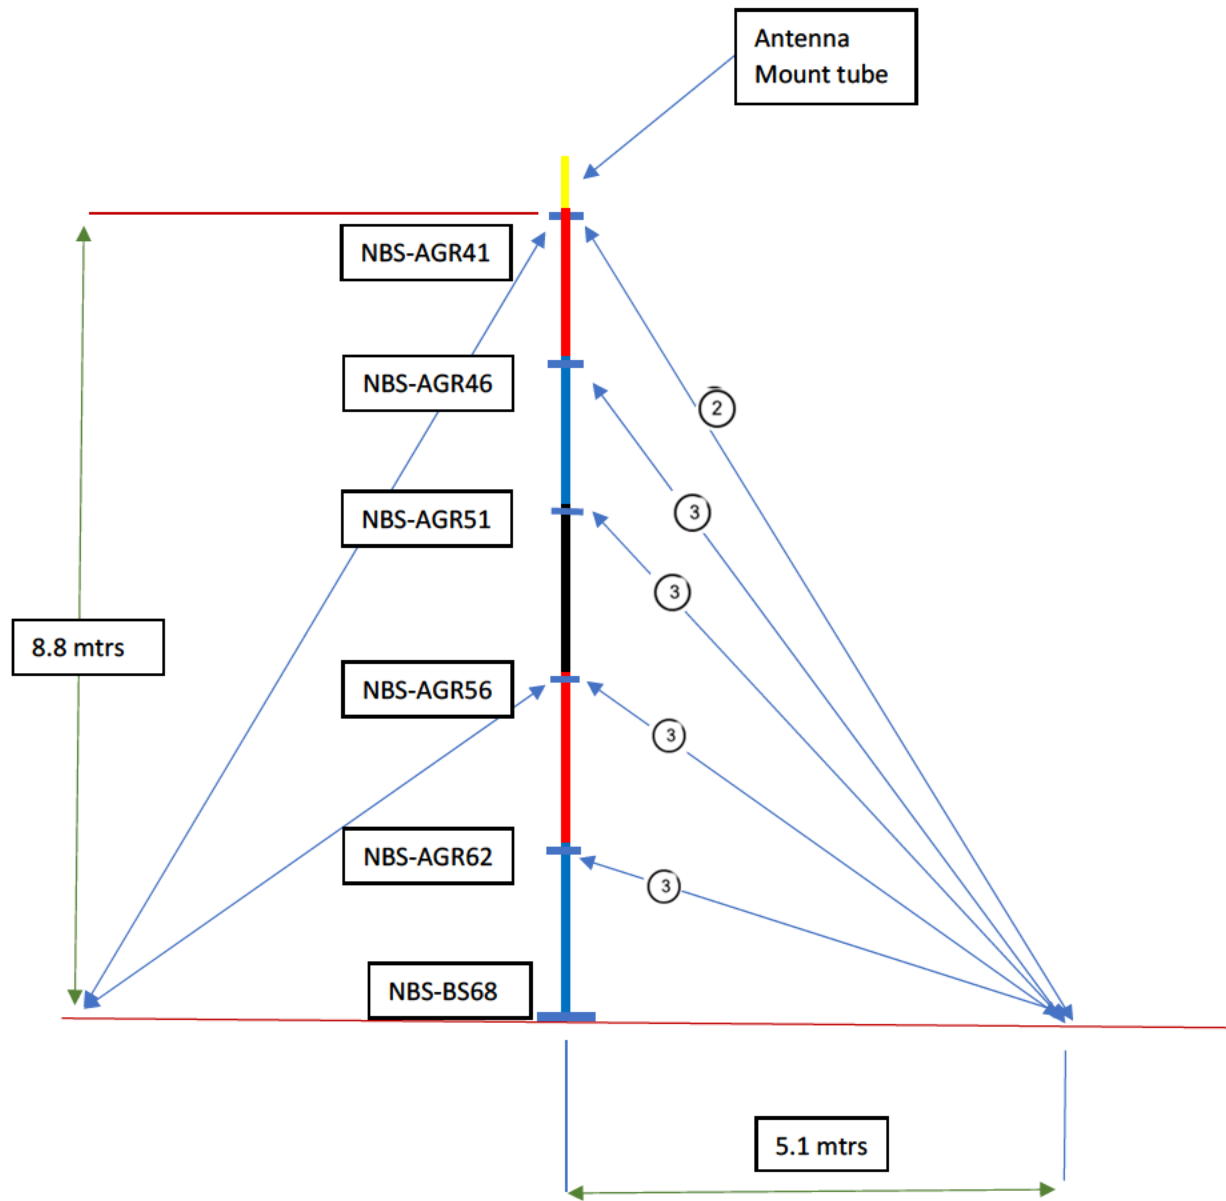

**NBS-2615**, *Guy telescopic mast.*

Parts List		
NBS-AGR41	Guy ring	1
NBS-AGR46	Guy ring	1
NBS-AGR51	Guy ring	1
NBS-AGR56	Guy ring	1
NBS-AGR62	Guy ring	1
③ NBS-GR10	Guy rope	12
② NBS-GR15	Guy rope	3
① NBS-GR25	Guy rope	0
NBS-BS68	Base plate	1

3-Guy arrangement